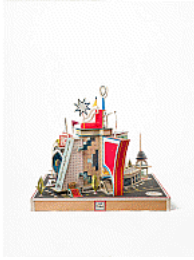

BODYS ISEK KINGELEZ: CITY DREAMS

Bodys Isek Kingelez, Congolese, 1948–2015

Africanisch

1994

Paper, paperboard, plastic, and other various materials

19 11/16 × 22 7/16 × 24" (50 × 57 × 61 cm)

Private collection, Paris

On Loan (Incoming)