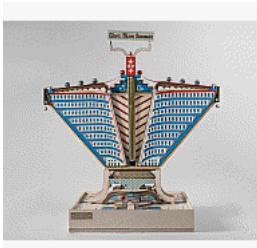

### **Bodys Isek Kingelez, Congolese, 1948–2015**

*Bel Atlas*

1989

Paper, paperboard, and other various materials  
33 7/16 × 26 × 17 5/16" (85 × 66 × 44 cm)  
Sandro De Sanctis / African Collection

On Loan (Incoming)