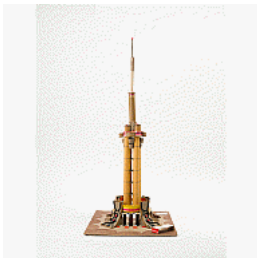

Bodys Isek Kingelez, Congolese, 1948–2015

Approche de l'Échangeur de Limete Kin

1981

Paper, paperboard, and other various materials
32 5/16 × 13 7/8 × 16 3/4" (82 × 35.2 × 42.6 cm)
Private collection, Paris
On Loan (Incoming)