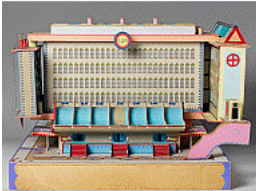

### **Body Isek Kingelez, Congolese, 1948–2015**

*Air Force*

1991

Paper, paperboard, and other various materials

21 1/4 × 32 11/16 × 16 1/8" (54 × 83 × 41 cm)

CAAC - The Pigozzi Collection, Geneva

On Loan (Incoming)