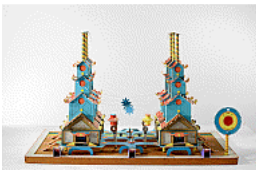

Body Isek Kingelez, Congolese, 1948–2015

Palais d'Hirochima

1991

Paper, paperboard, and other various materials

18 7/8 × 30 11/16 × 16 1/8" (48 × 78 × 41 cm)

CAAC - The Pigozzi Collection, Geneva

On Loan (Incoming)