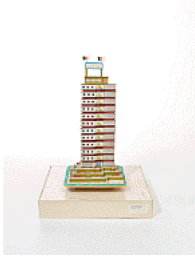

BODYS ISEK KINGELEZ: CITY DREAMS

Bodys Isek Kingelez, Congolese, 1948–2015

Allemagne An 2000

1988

Paper, paperboard, and other various materials
33 7/8 × 24 3/16 × 24 3/16" (86 × 61.5 × 61.5 cm)
FNAC 91001

Long-term loan from the Centre national des arts plastiques, France
to the Château d'Oiron, France
On Loan (Incoming)