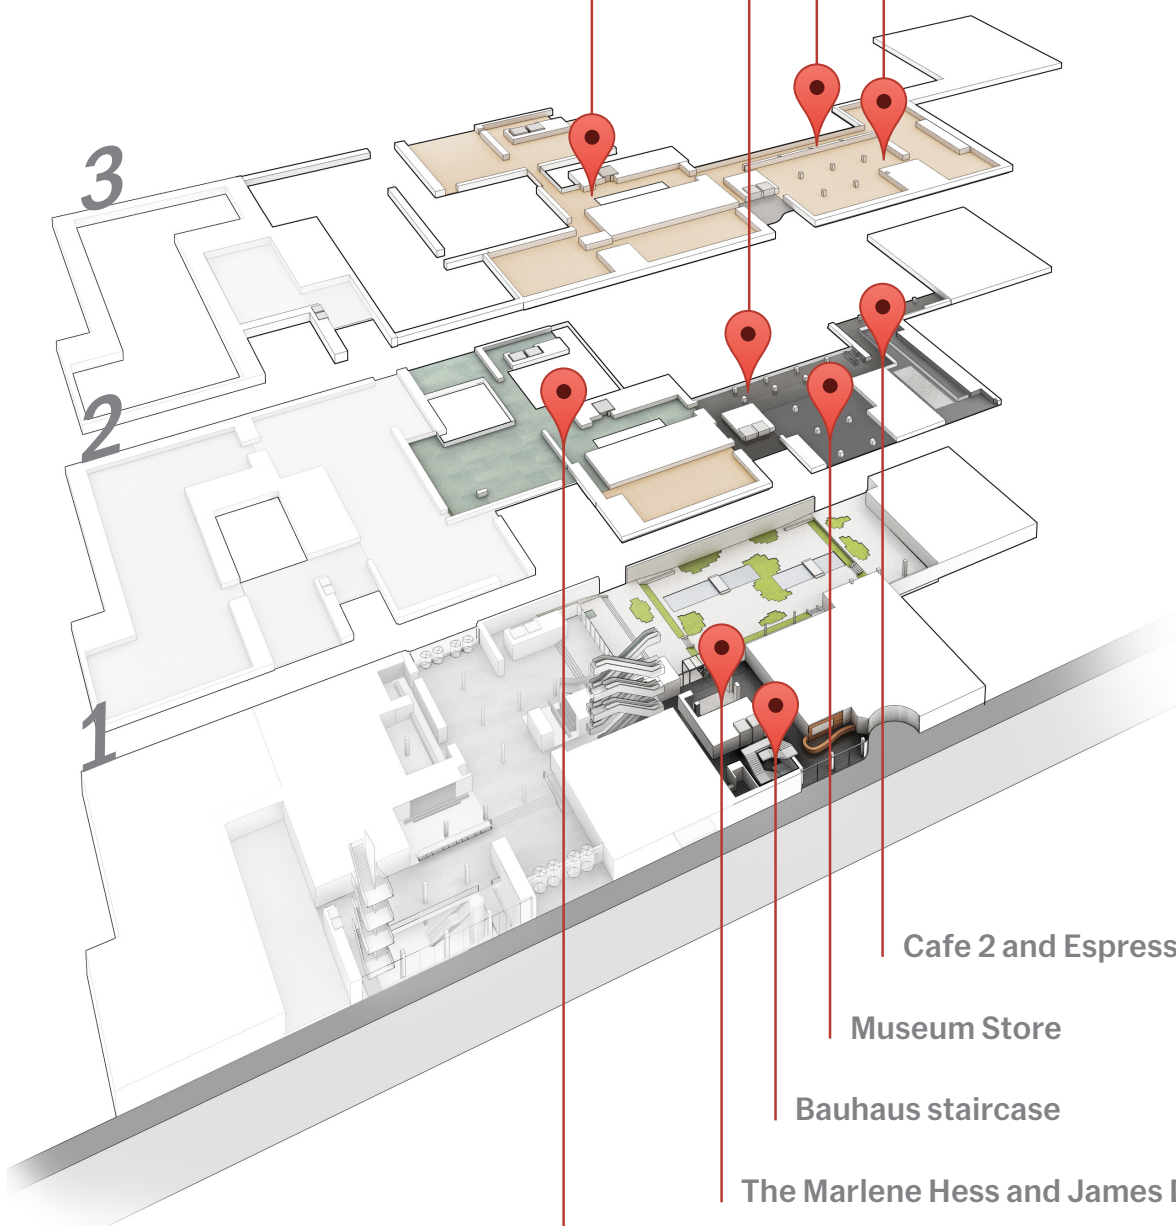

# Phase One Renovations Complete

*Making Space: Women Artists and Postwar Abstraction*

The Daniel and Jane Och Lounge

The Louise Reinhardt Smith Gallery

The Robert B. Menschel Galleries  
*A partial preview of Frank Lloyd Wright at 150: Unpacking the Archive*

3

2

1

Cafe 2 and Espresso Bar

Museum Store

Bauhaus staircase

The Marlene Hess and James D. Zirin Lounge

Building Project Installation