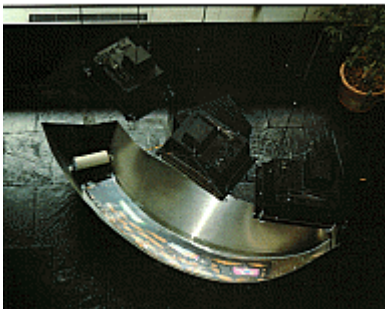

## Exhibition Checklist

The Museum of Modern Art, New York August 21, 2021-January 02, 2022

---

SHIGEKO KUBOTA (Japanese, 1937–2015)  
*Duchampiana: Nude Descending a Staircase*  
1976

Super 8mm film transferred to video and color-synthesized video (color, silent), monitors, and plywood  
66 1/4 x 30 15/16 x 67" (168.3 x 78.6 x 170.2 cm)  
Constructed by Al Robbins

The Museum of Modern Art, New York. Gift of Margot and John Ernst, Agnes Gund, and Barbara Pine

SHIGEKO KUBOTA (Japanese, 1937–2015)  
*Three Mountains*  
1976–1979

Four-channel standard-definition video (color, sound; approx. 30 min. each), seven cathode-ray tube monitors, plywood, and mirrors  
Overall dimensions variable, pyramid: 38 x 59 x 59 in. (96.5 x 149.9 x 149.9 cm), two larger polyhedrons: 67 in. x 6 ft. 28 in. x 60 in. (170.2 x 254 x 152.4 cm) each  
Constructed by Al Robbins

Courtesy Shigeko Kubota Video Art Foundation

SHIGEKO KUBOTA (Japanese, 1937–2015)  
*River*  
1979-81

Three-channel standard-definition video (color, silent; approx. 32 min. each), three cathode-ray tube monitors, stainless steel, plastic mirrors, water, and wave machine  
Overall dimensions variable, basin: 22 x 9 x 4 ft. (670.6 x 274.3 x 121.9 cm)