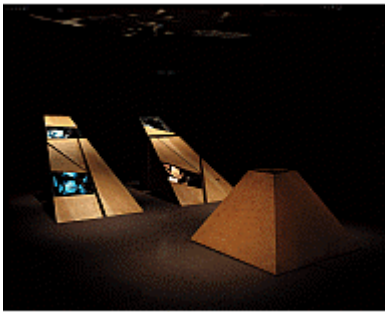

## Exhibition Checklist

The Museum of Modern Art, New York August 21, 2021-January 02, 2022

---

SHIGEKO KUBOTA (Japanese, 1937–2015)  
*Duchampiana: Nude Descending a Staircase*  
1976

Super 8mm film transferred to video and color-synthesized video (color, silent), monitors, and plywood  
66 1/4 x 30 15/16 x 67" (168.3 x 78.6 x 170.2 cm)  
Constructed by Al Robbins

The Museum of Modern Art, New York. Gift of Margot and John Ernst, Agnes Gund, and Barbara Pine

SHIGEKO KUBOTA (Japanese, 1937–2015)  
*Three Mountains*  
1976–1979

Four-channel standard-definition video (color, sound; approx. 30 min. each), seven cathode-ray tube monitors, plywood, and mirrors  
Overall dimensions variable, pyramid: 38 x 59 x 59 in. (96.5 x 149.9 x 149.9 cm), two larger polyhedrons: 67 in. x 6 ft. 28 in. x 60 in. (170.2 x 254 x 152.4 cm) each  
Constructed by Al Robbins

Courtesy Shigeko Kubota Video Art Foundation

SHIGEKO KUBOTA (Japanese, 1937–2015)  
*River*  
1979-81

Three-channel standard-definition video (color, silent; approx. 32 min. each), three cathode-ray tube monitors, stainless steel, plastic mirrors, water, and wave machine  
Overall dimensions variable, basin: 22 x 9 x 4 ft. (670.6 x 274.3 x 121.9 cm)