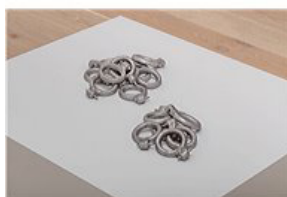

DORA BUDOR (Croatian, born 1984)
Always Something to Remind Me
2023
Rental bicycle
2 5/16 × 10 5/8 × 22 13/16" (5.8 × 27 × 58 cm)
Courtesy the artist and Galerie Molitor, Berlin