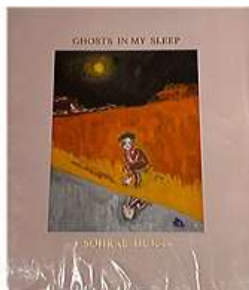

Ghosts in My Sleep
2024
Artist book
Courtesy the artist and UGLY DOG