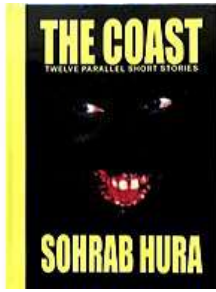

Sohrab Hura: Mother

MoMA PS1, October 10, 2024 - February 17, 2025

SOHRAB HURA (Indian, born 1981)
The Coast: Twelve Parallel Short Stories
2019
Artist book
9 1/4 × 6 7/8" (23.5 × 17.5 cm)
Courtesy the artist and UGLY DOG